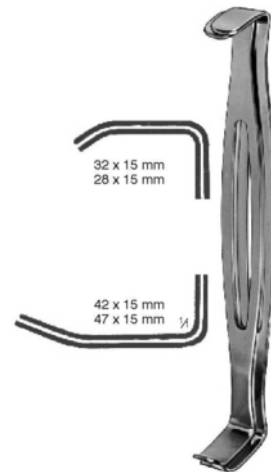

HB 1853
Metzzenbaum dissecting
scissors, curved, Fig.1,
20cm, 8"

HB 1907
Siebold uterine scissors,
s-curved, 24cm, 9 1/2"

HYSTERECTOMY INSTRUMENT SET

HB 2314
Crile-Wood needle holder,
with groove, 15cm, 6"

HB 2332
Mayo-Hegar needle holder,
straight, 18cm, 7"

HB 2333
Mayo-Hegar needle holder,
straight, 20cm, 8"

HB 2680
Yankauer suction tube,
6mm, 30cm, 10 3/4"

HB 3024
Volkmann retractor, 4 teeth,
sharp, 21,5cm, 8 1/2"

HB 3114
Fritsch retractor, Fig.4,
24cm, 9 1/2"

HB 3155
Senn-Miller retractor, sharp,
16cm, 6 1/4"

HB 3165
Parker-Langenbeck
retractor, set, 21cm, 8 1/4"

HB 4302
Allis tissue grasping
forceps, 5x6 teeth, 15cm, 6"

HB 4852
Doyen vaginal specula, Fig.2,
slightly-concave, 90x45mm
24cm, 9 1/2"

HB 4950
Schröder-Braun tenaculum
forceps, sharp, 25cm, 10"